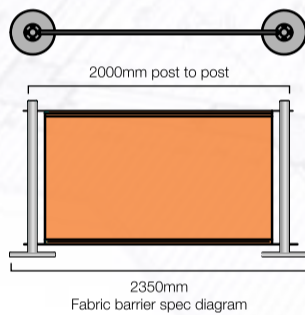

barriers technical guide

Fabric Barriers

- Removable fabric barrier with stainless steel posts.
- Barrier is 1200mm high and 2000mm long.
- The stainless steel post is 60mm diameter with 350mm diameter base 25mm thick.
- Mild steel powder coated option available. (Various RAL colours to suit).
- The round base allows ease of removal and has a rubber protection strip with a decorative stainless steel trim on the edge.
- The vinyl mesh fabric is 1000mm high and is digitally printed with the background colour.
- Branding is available on the vinyl mesh fabric.

Rigid Barriers

- Permanent barrier with aluminium frame and toughened glass.
- Barrier is 1450mm high and 2000mm long.
- The panel is 3mm aluminium.
- The glass is 700mm high 6mm toughened glass.
- The aluminium framework is 50 x 50mm box section.
- These barriers are permanently bolted down to a suitable surface or concrete pad.
- The barriers can be assembled in straight runs or angled arrangements to create outdoor areas.
- Branding is available on the aluminium panel and/or glass.
- The aluminium frame and panel is available powder coated in various RAL colours.