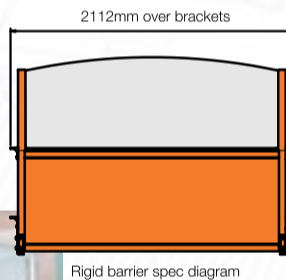

barriers technical guide

Fabric Barriers

- Removable fabric barrier with stainless steel posts.
- Barrier is 1200mm high and 2000mm long.
- The stainless steel post is 60mm diameter with 350mm diameter base 25mm thick.
- Mild steel powder coated option available. (Various RAL colours to suit).
- The round base allows ease of removal and has a rubber protection strip with a decorative stainless steel trim on the edge.
- The vinyl mesh fabric is 1000mm high and is digitally printed with the background colour.
- Branding is available on the vinyl mesh fabric.

Rigid Barriers

- Permanent barrier with aluminium frame and toughened glass.
- Barrier is 1450mm high and 2000mm long.
- The panel is 3mm aluminium.
- The glass is 700mm high 6mm toughened glass.
- The aluminium framework is 50 x 50mm box section.
- These barriers are permanently bolted down to a suitable surface or concrete pad.
- The barriers can be assembled in straight runs or angled arrangements to create outdoor areas.
- Branding is available on the aluminium panel and/or glass.
- The aluminium frame and panel is available powder coated in various RAL colours.